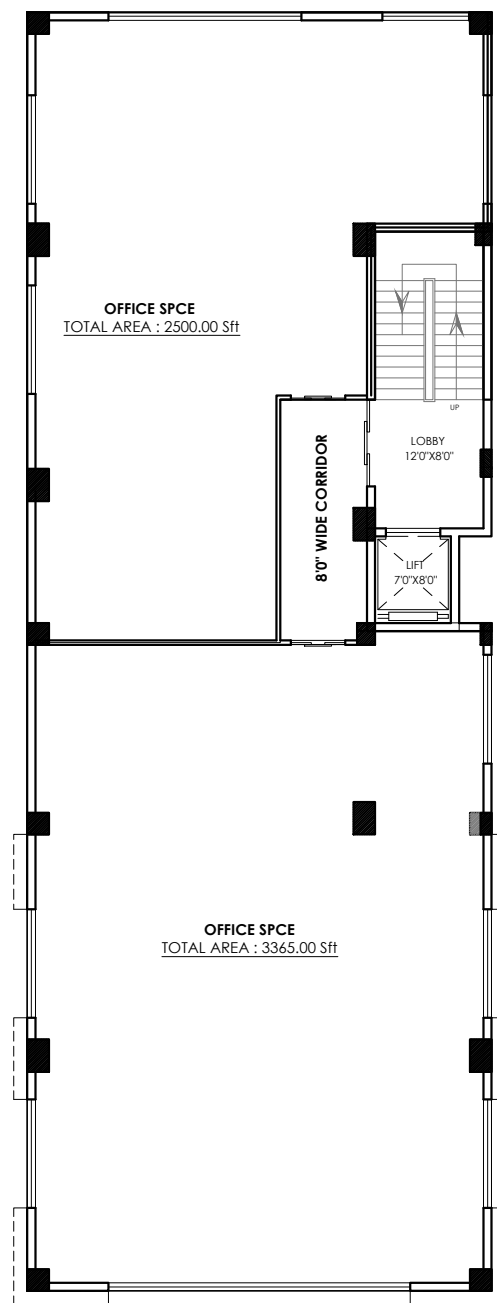

**PROJECT :**  
 PROPOSED COMMERCIAL  
 COMPLEX GOLDEN MANORANJAN  
 MS.RAJARAJESWARI PROPERTIES PVT LTD  
 ATSHIVAMROAD,HYDERABAD

**TITLE :**  
 FLOOR PLANS

**SUB - TITLE :**  
 GF,1ST TO 4TH FLOORS PLAN

**CONTACT**  
 MR.GIRI PRASAD : 849807788  
 MR.KIRAN : 9603279992  
 MR.RAVI : 8008472584  
 LAND LINE : 27400390/322  
 VISIT - [www.rrppl.com](http://www.rrppl.com)

**SECOND FLOOR PLAN**

**THIRD FLOOR PLAN**

**FOURTH FLOOR PLAN**