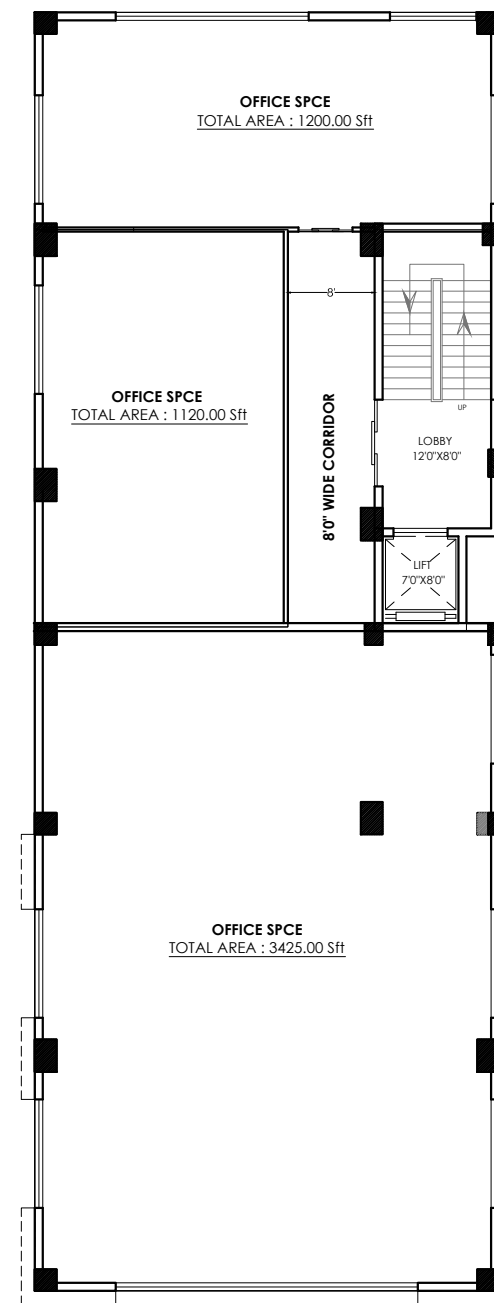

**PROJECT :**  
 PROPOSED COMMERCIAL  
 COMPLEX GOLDEN MANORANJAN  
 MS.RAJARAJESWARI PROPERTIES PVT LTD  
 ATSHIVAMROAD,HYDERABAD

**TITLE :**  
 FLOOR PLANS

**SUB - TITLE :**  
 GF,1ST TO 4TH FLOORS PLAN

**CONTACT**  
 MR.GIRI PRASAD : 849807788  
 MR.KIRAN : 9603279992  
 MR.RAVI : 8008472584  
 LAND LINE : 27400390/322  
 VISIT - [www.rrppl.com](http://www.rrppl.com)

**SECOND FLOOR PLAN**

**THIRD FLOOR PLAN**

**FOURTH FLOOR PLAN**