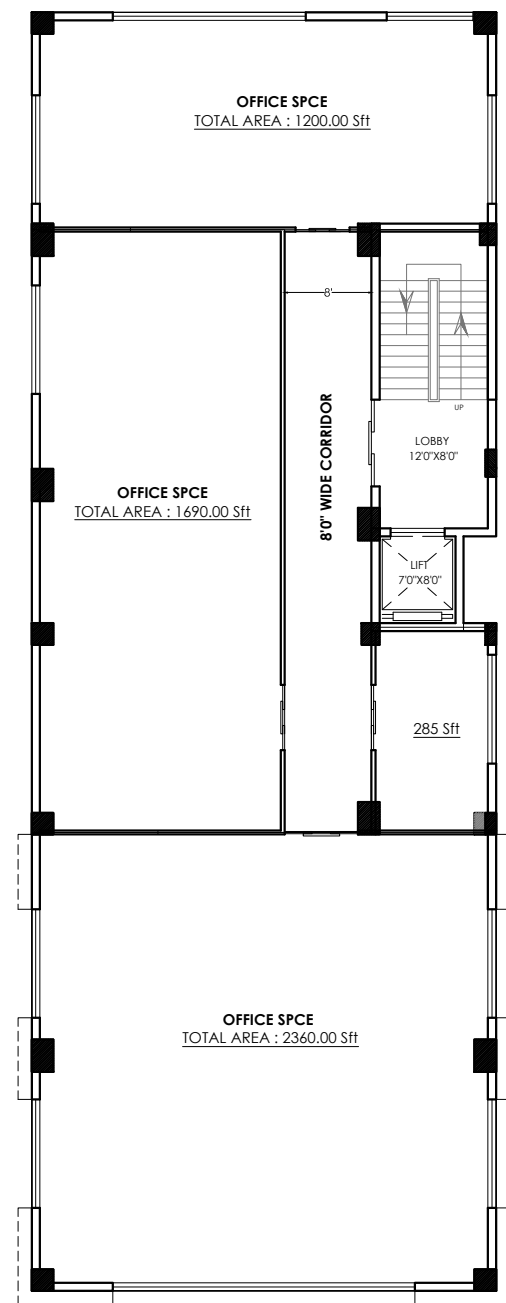

**PROJECT :**  
 PROPOSED COMMERCIAL  
 COMPLEX GOLDEN MANORANJAN  
 MS.RAJARAJESWARI PROPERTIES PVT LTD  
 ATSHIVAMROAD,HYDERABAD

**TITLE :**  
 FLOOR PLANS

**SUB - TITLE :**  
 GF,1ST TO 4TH FLOORS PLAN

**CONTACT**  
 MR.GIRI PRASAD : 849807788  
 MR.KIRAN : 9603279992  
 MR.RAVI : 8008472584  
 LAND LINE : 27400390/322  
 VISIT - [www.rrppl.com](http://www.rrppl.com)

**SECOND FLOOR PLAN**

**THIRD FLOOR PLAN**

**FOURTH FLOOR PLAN**